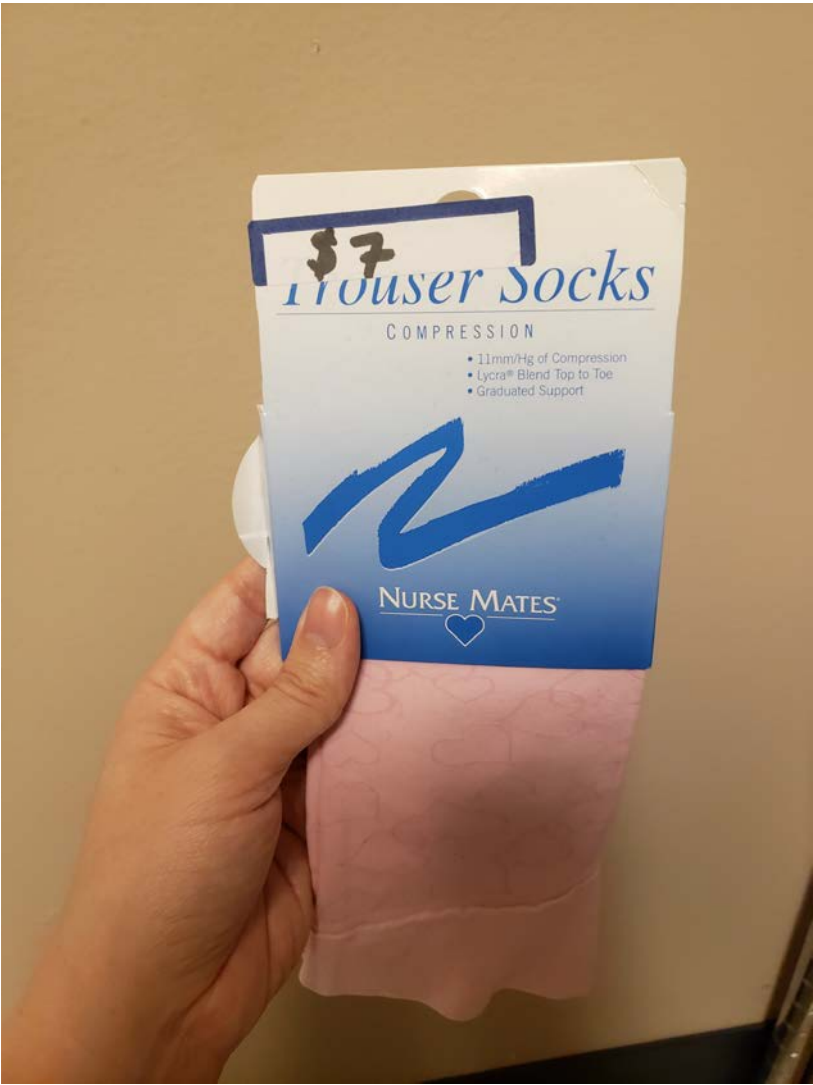

Current School store inventory and pricing

Item Description	Price	Discount to Class of 2022SP on 8/25 and 8/27
Hooded Sweatshirt (navy/maroon)	\$20	\$16.00
1/4 Zip Hoodie (black/white)	\$27	\$21.60
Long Sleeve Shirt (green/pink/purple)	\$12	\$9.60
T-Shirt (blue/black/maroon/pink/grey/light blue)	\$12	\$9.60
Long Sleeve Activewear V Neck (navy)	\$12	\$9.60
Long Sleeve Lightweight Sweatshirt (grey)	\$18	\$14.40
Mens Polo	\$17	\$13.60
Lanyard	\$2	\$1.60
Sweatpants (light grey)	\$15	\$12.00
Mesh Tank (red/black)	\$20	\$16.00
Tank (grey/black)	\$10	\$8.00
V Neck T-Shirt (rose/grey/black)	\$15	\$12.00
Sport Tank (marble/maroon)	\$11	\$8.80
Long Sleeve V Neck with Hood (black)	\$15	\$12.00
1/4 Zip Long Sleeve Mens (navy/blue/grey)	\$27	\$21.60
1/4 Zip Long Sleeve Womens (pink/slate)	\$17	\$13.60
Pocket Protector	\$2	\$1.60
St. Luke's License Plate	\$3	\$2.40
SON magnet	\$5	\$4.00
Pen	\$0.50	\$0.40

\$7
1-trouser Socks

COMPRESSION

- 11mm/Hg of Compression
- Lycra® Blend Top to Toe
- Graduated Support

NURSE MATES

Car License Plate

\$3

St Lukes

- 4 front pockets with one Velcro pocket
- Chain clip
- Easy clean, durable nylon material
- Pocket size and flat design to prevent bulk

Nurse Pocket

By MDpocket