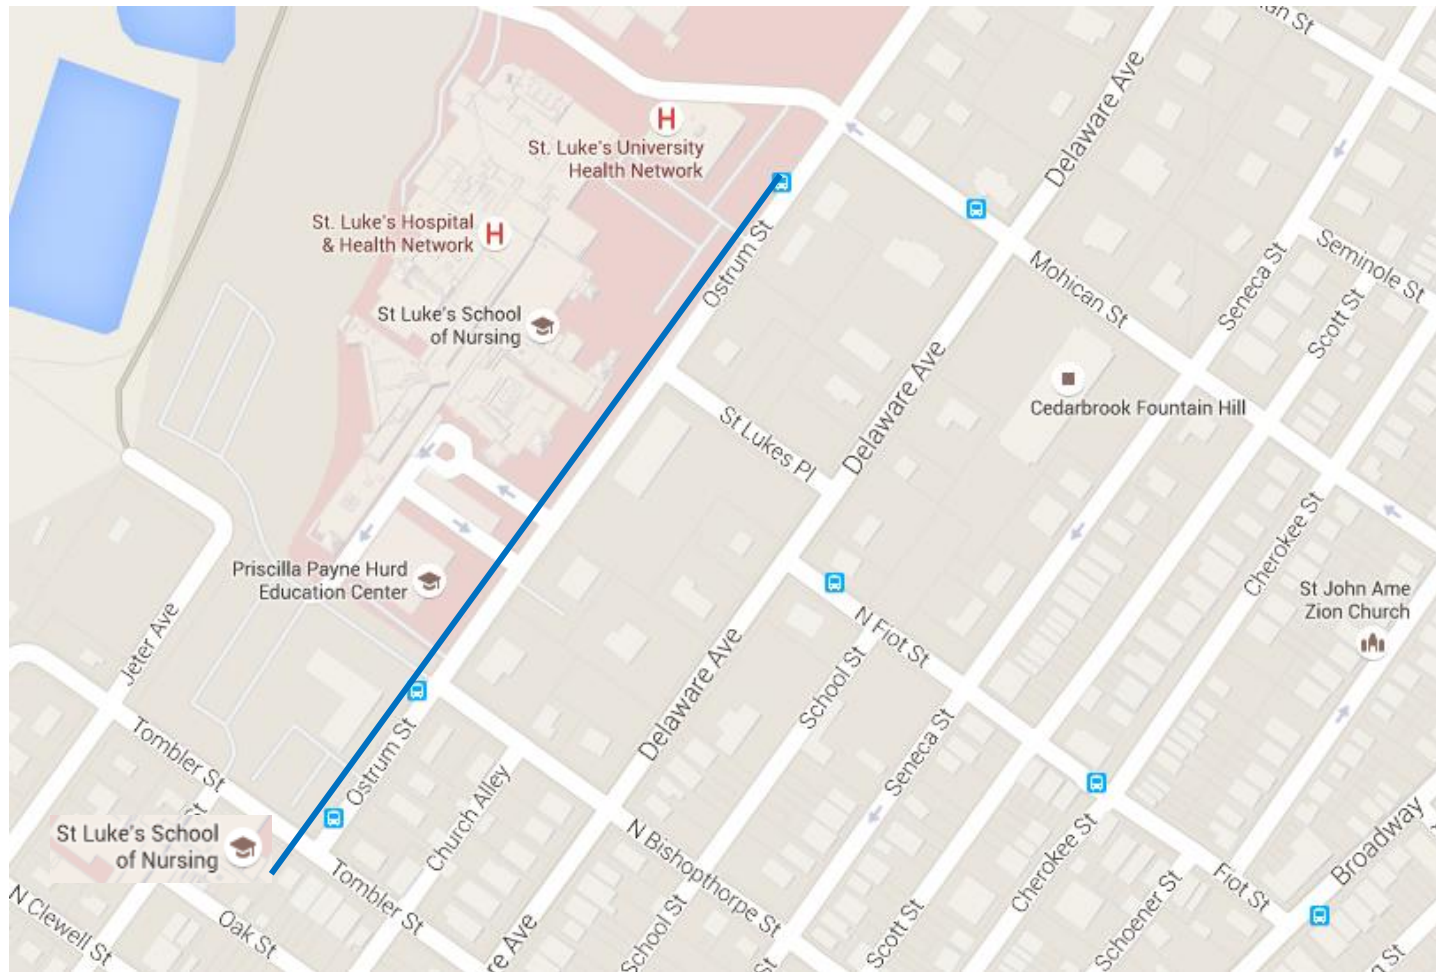

# St. Luke's Bethlehem - Ostrum Route School of Nursing to Nicky's House 2 Roundtrip Loops = Approximately 1 mile

---

St. Luke's Bethlehem - Ostrum Route  
School of Nursing to Nicky's House  
2 Roundtrip Loops = Approximately 1 mile